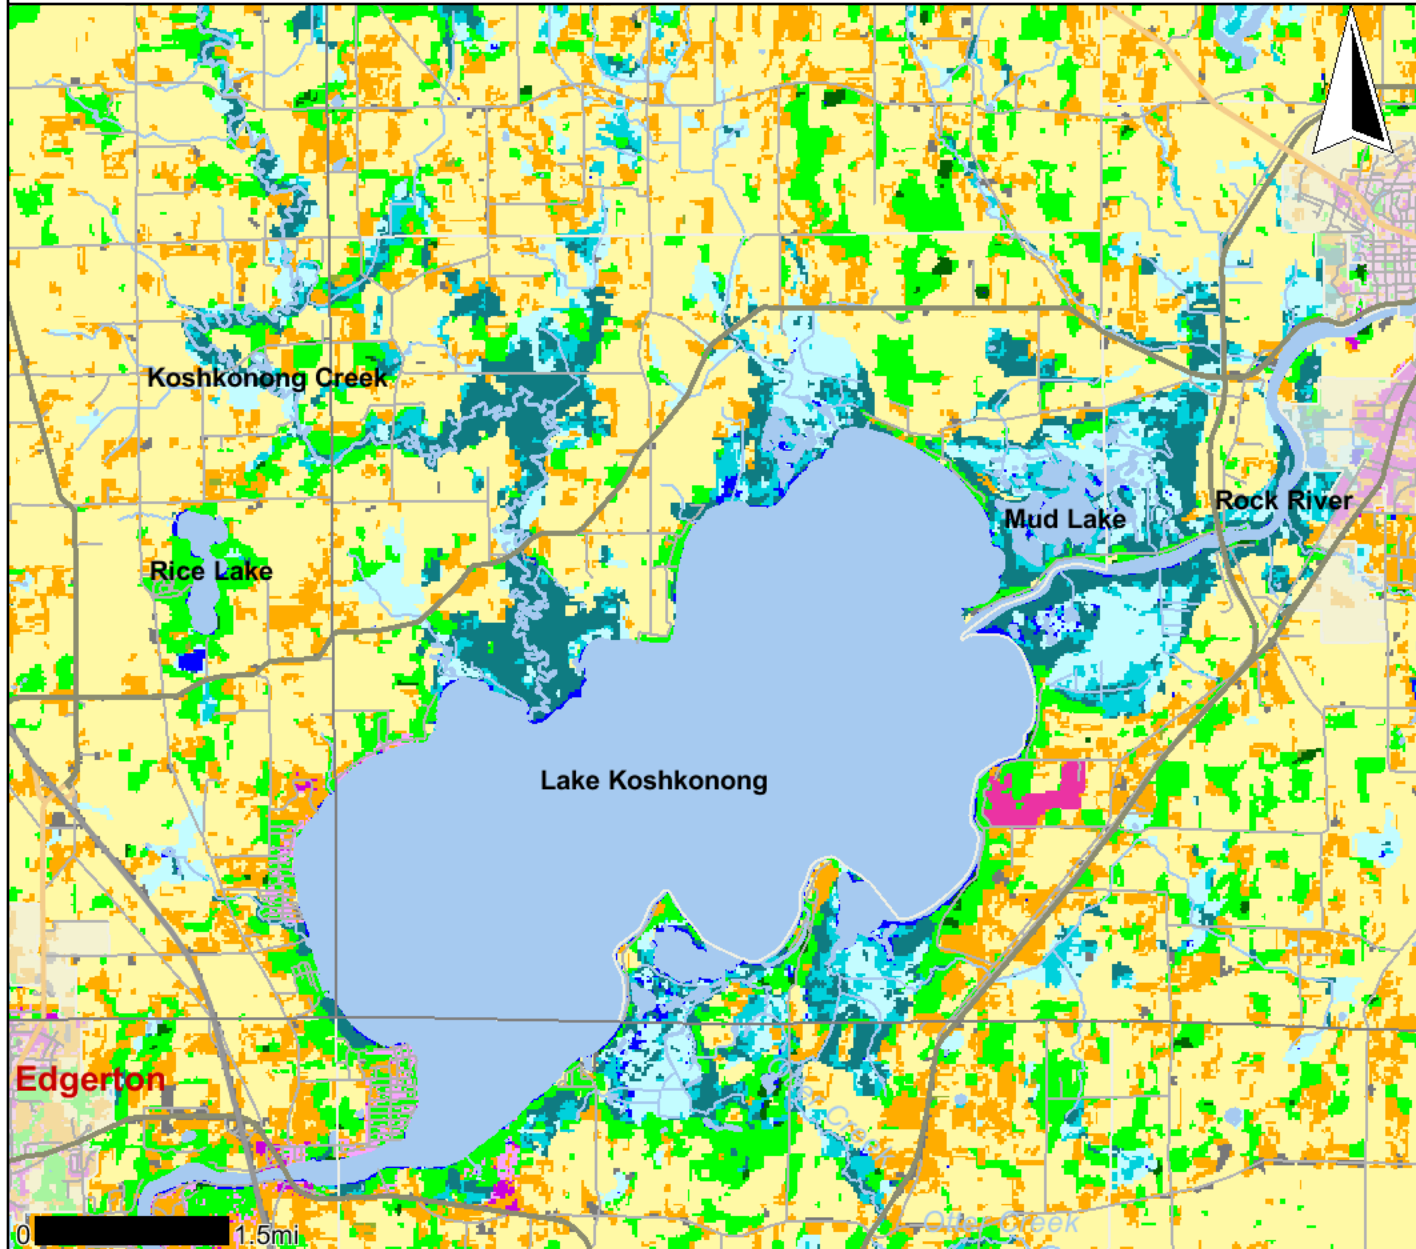

Vegetation Types Around Lake Koshkonong

Legend

- County Boundaries
- Major Highways
- Interstate
- US Highway
- State Highway
- Local Roads
- Civil Towns
- Civil Town
- 24K Open Water
- 24K Rivers and Shorelines
- Cities and Villages**
- Village
- City
- WISCLAND Landcover**
- High Intensity Urban
- Low Intensity Urban
- Golf Course
- General Agriculture
- Cranberry Bog
- Grassland
- Coniferous Forest
- Broad-leaved Deciduous Forest
- Mixed Deciduous-Coniferous Forest
- Open Water
- Emergent-Wet Meadow Wetland
- Lowland Shrub Wetland
- Forested Wetland
- Barren
- Shrubland
- Cloud Cover
- Other

Scale: 1:94,587

DO NOT USE FOR NAVIGATION